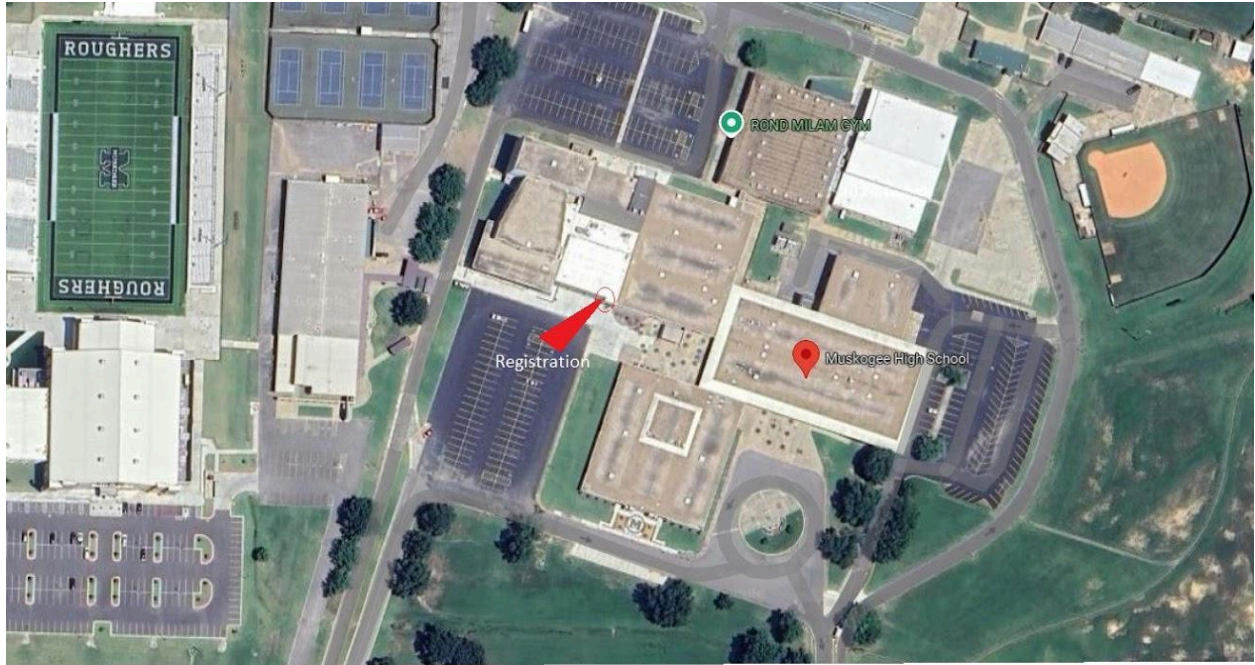

## EDHC MAP AND SCHEDULE

SERIVCE ROAD

SHAWNEE BYPASS

Time	First	Last	Part	Height	Grade	School	Teacher	Requests	Room
<b>Junior High</b>									
8:45 a.m.	Benzi	Gallegos	A1	61	9	Hilldale	David Smith		5
8:45 a.m.	Allen	Majors	A2	65	8	Hilldale	David Smith		6
8:54 a.m.	Lanie	Combs	A1	61	9	Hilldale	David Smith		5
8:54 a.m.	Ryiah	Mattox	S2	61	8	Hilldale	David Smith		4
9:00 a.m.	Robert	Neville	T1	62	8	Hilldale	David Smith		4
9:03 a.m.	Derrick	Casasola	T1	68	8	Hilldale	David Smith		4
9:15 a.m.	Michael	Oyler	A1	64	9	Hilldale	David Smith		5
9:18 a.m.	Aubrie	Beaty	S1	67	8	Hilldale	David Smith		3
9:24 a.m.	Brooke	Hopkins	A1	63	8	Hilldale	David Smith		5
9:27 a.m.	Evan	Ellis	B1	72	9	Hilldale	David Smith		6
9:33 a.m.	Lily-Kate	Roe	S1	52	8	Hilldale	David Smith		3
9:42 a.m.	Kyndyl	Schmidt	S1	60	9	Hilldale	David Smith		3
<b>High School</b>									
11:12 a.m.	Joel	Park	B1	72	10	Hilldale	David Smith		1
11:24 a.m.	Emily	McBrien	A1	61	10	Hilldale	David Smith		1
9:00 a.m.	Ireland	Bennet	S1	61	11	Hilldale	David Smith		1
9:18 a.m.	Bailey	Murry	S1	69	12	Hilldale	David Smith		1
9:54 a.m.	Ever	Ellis	S1	64	11	Hilldale	David Smith		1
9:24 a.m.	Addison	Gulliam	A2	65	12	Hilldale	David Smith		2
9:39 a.m.	Addison	Fritz	A2	66	11	Hilldale	David Smith		2
9:45 a.m.	Adrianna	Dyke	A2	63	11	Hilldale	David Smith		2
9:51 a.m.	Zachary	Smith	B2	72	11	Hilldale	David Smith		2
9:57 a.m.	Seth	Robison	B2	73	12	Hilldale	David Smith		2